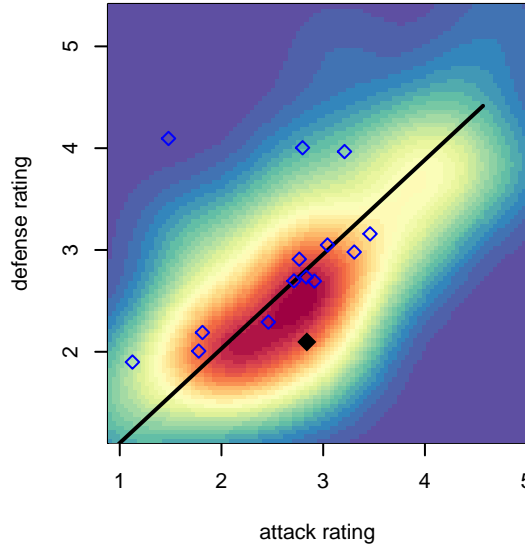

**attack and defense rating
relative to others at age
and all opponents in last 13 months**