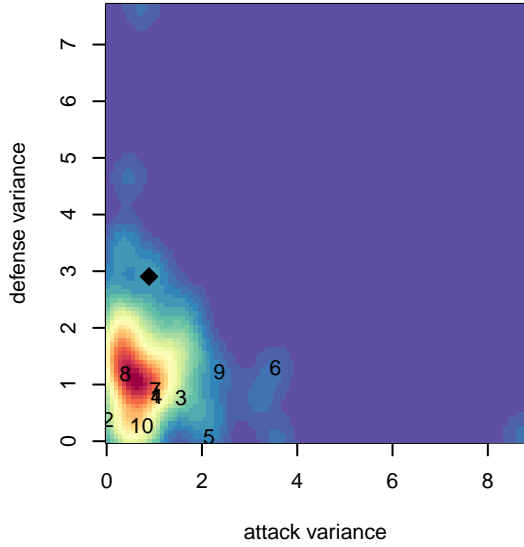

GS Surf B G00

Greater Seattle Surf
 Bothel, WA
 G00 total strength=1512
 attack=17.1 defense=8.14
 fall league = RCL G99 Div 3

alt names used:
 GREATER SEATTLE SURF G00B (WA)

Venues played:
 2017 Nike Crossfire Challenge Gold Group U18
 2017 Rimland Challenge U17-19
 2017 RCL G99 Div 3
 2017 PacNW Winter Classic 1999-2000 Show

GS Surf B G00
 Dots are actual minus expected GF (blue circles) and GA (red triangles).
 Blue line is smoothed change in attack strength. Red is smoothed change in defense strength.

**attack and defense variance (black dot)
relative to other teams
and top 10 in region**