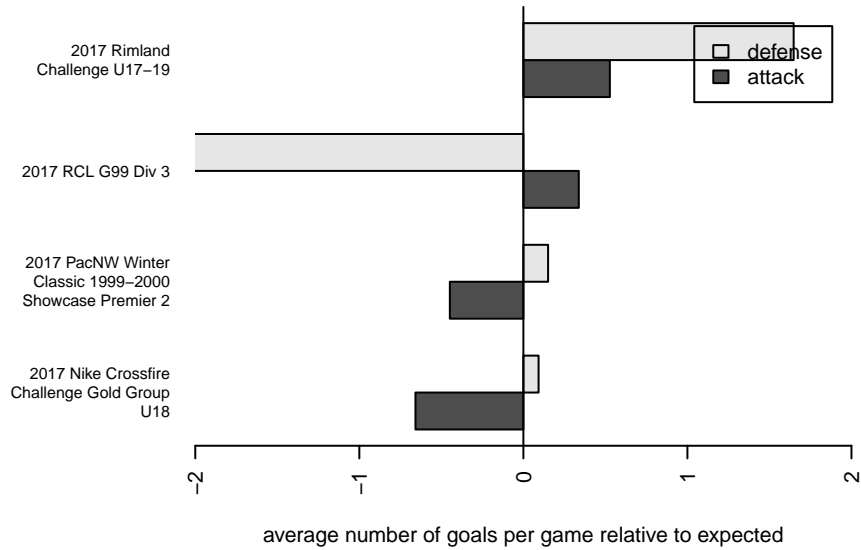

Performance relative to 13 month average