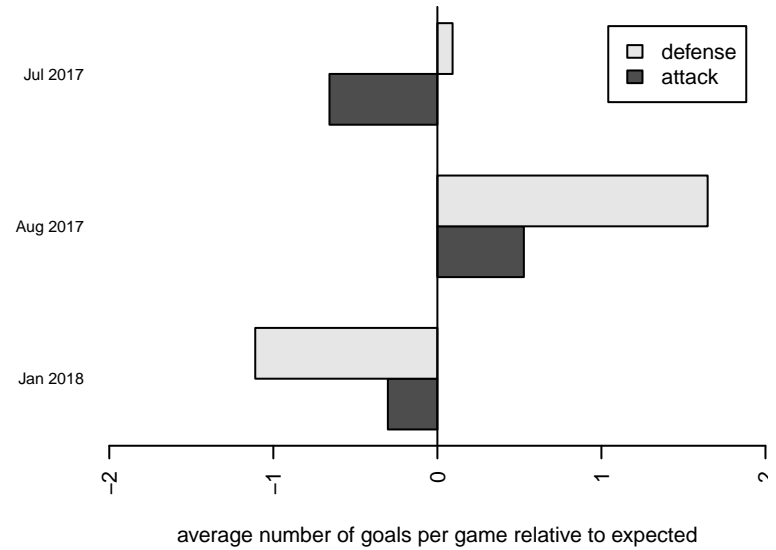

Performance relative to 13 month average