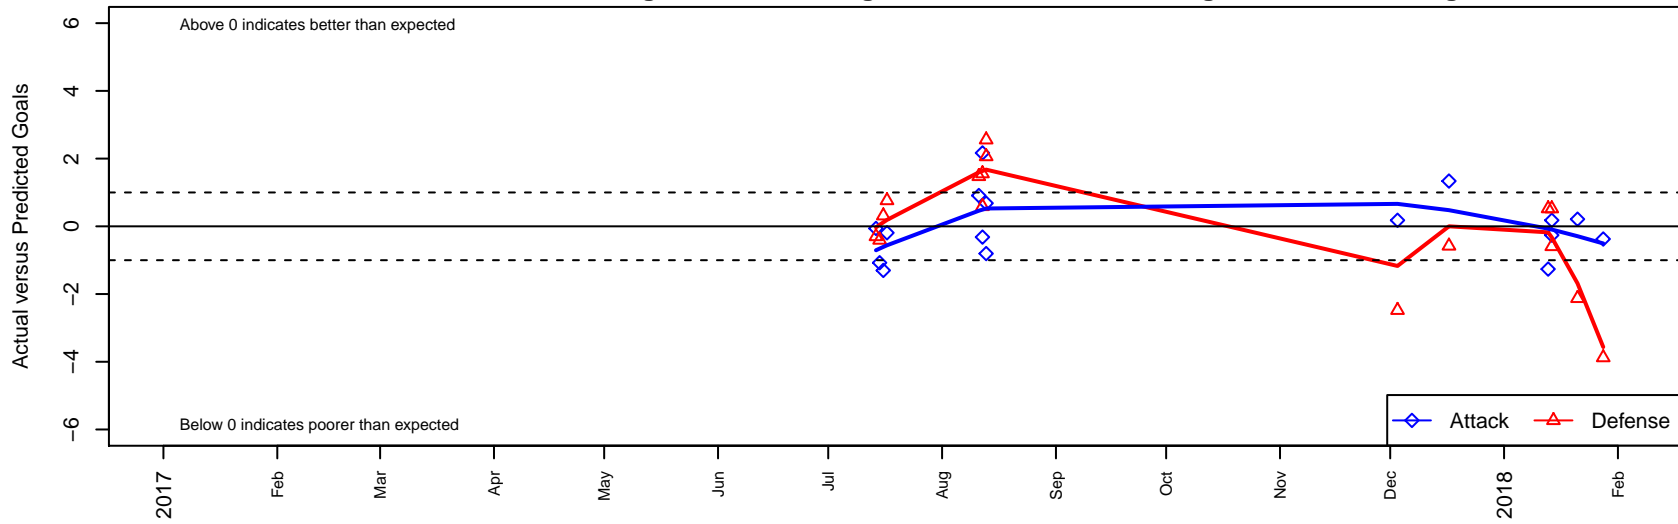

GS Surf B G00

Greater Seattle Surf
 Bothel, WA
 G00 total strength=1512
 attack=17.1 defense=8.14
 fall league = RCL G99 Div 3

alt names used:
 GREATER SEATTLE SURF G00B (WA)

Venues played:
 2017 Nike Crossfire Challenge Gold Group U18
 2017 Rimland Challenge U17-19
 2017 RCL G99 Div 3
 2017 PacNW Winter Classic 1999-2000 Show

GS Surf B G00
 Dots are actual minus expected GF (blue circles) and GA (red triangles).
 Blue line is smoothed change in attack strength. Red is smoothed change in defense strength.

**attack and defense variance (black dot)
relative to other teams
and top 10 in region**