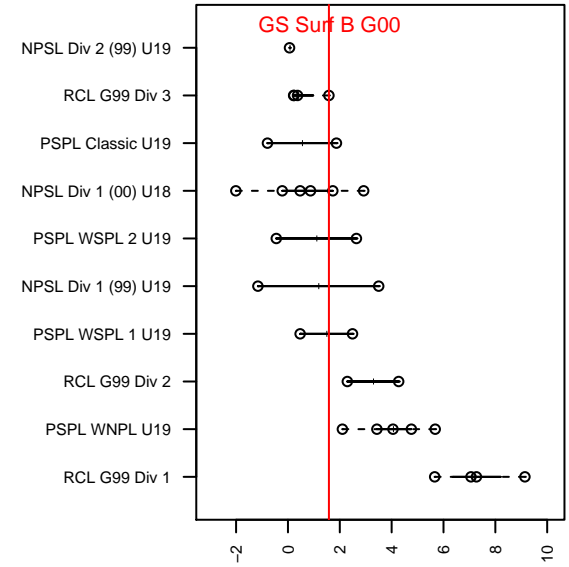

**attack and defense rating
relative to others at age
and all opponents in last 13 months**